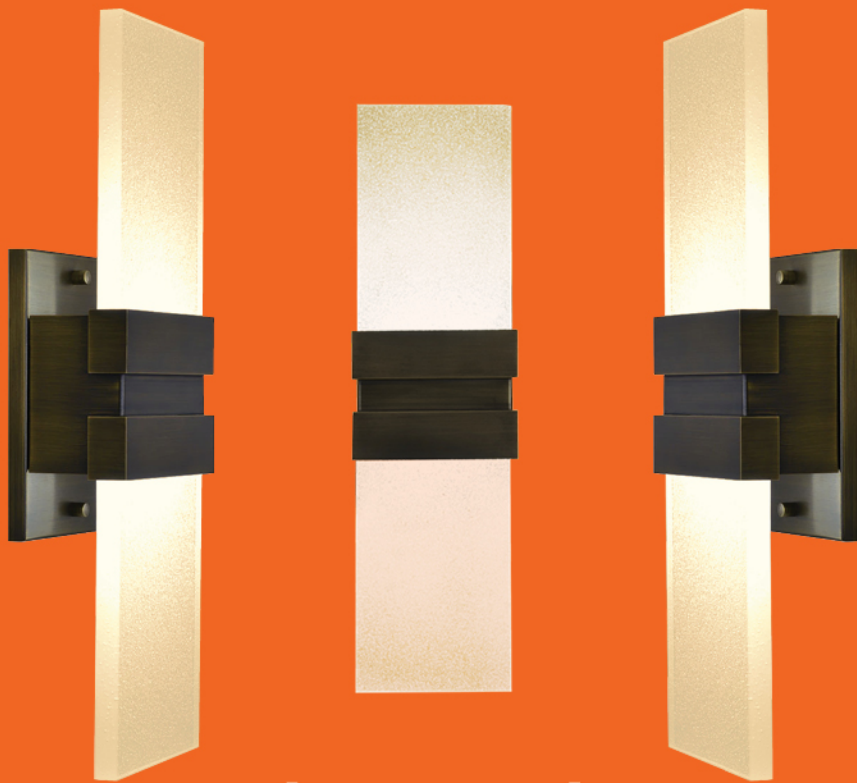

Lzf
PIKNIK

ROAM WHERE
YOU WANT TO

SANTA & COLE
CESTITA

**LIGHT OUT FAR
FROM HOME**

CON TARDI[®]
CUBE

Two modern, illuminated lanterns are positioned on a pool deck at night. The lantern on the left is dark-colored with a glowing white interior, while the one on the right is dark-colored with a glowing gold interior. Both lanterns have a faceted top and a handle. The background shows a swimming pool and blurred lights.

**TAKE IT OR
LEAVE IT**

hover
TANIT

**RECHARGE AND
RELAX ANYWHERE**

ARCHETYPE

**ILLUMINATE
THE EXTERIOR
FACADE OF
BUILDINGS AND
HOMES WITH
LIGHTING FROM
ALL AROUND
THE WORLD**

LED LINEAR™
VARIOLED FLEX

**CURVE AROUND
CONTOURS**

ALDABRA
STRATO

COLOR INSIDE
THE LINES

boyd
TONIC

A modern architectural hallway with a stone wall, recessed lighting, and a view of an outdoor patio area. The hallway is illuminated by warm, recessed ceiling lights and wall-mounted sconces. The wall is made of light-colored stone with horizontal bands of darker stone. The floor is a light-colored, polished material. The hallway leads to an outdoor patio area with a large, curved, orange-colored chair and a view of a landscape with mountains in the distance.