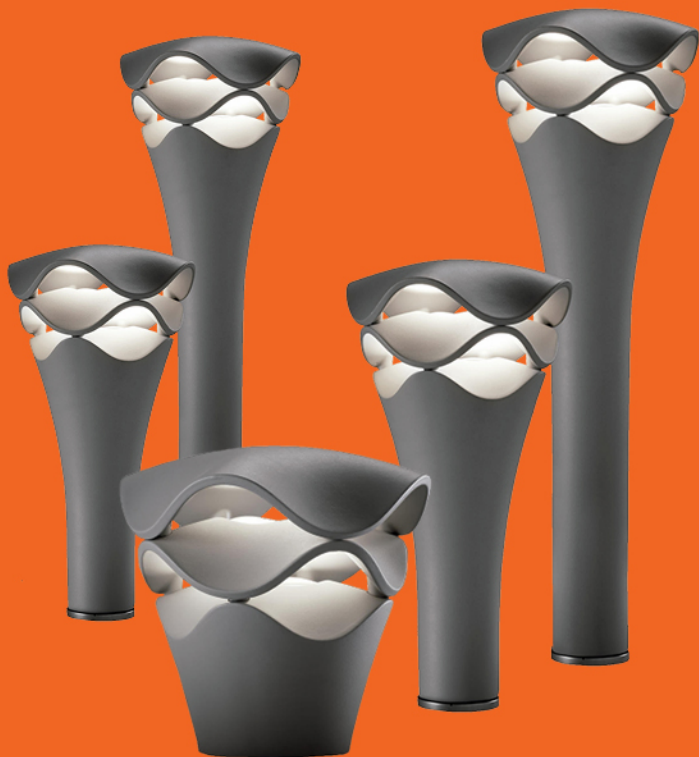

hoyer
CORNET