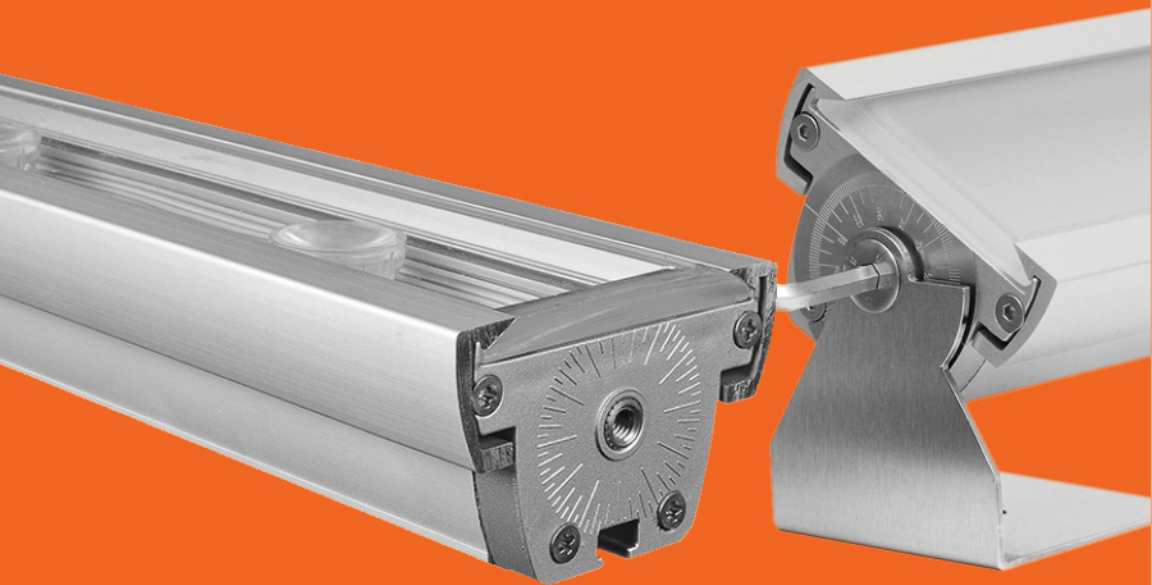

Lzf
PIKNIK

ROAM WHERE
YOU WANT TO

SANTA & COLE
CESTITA

**LIGHT OUT FAR
FROM HOME**

CON TARDI[®]
CUBE

Two modern, illuminated lanterns are positioned on a pool deck at night. The lantern on the left is dark-colored with a glowing white interior, while the one on the right is dark-colored with a glowing gold interior. Both lanterns have a faceted top and a handle. The background shows a swimming pool and blurred lights.

**TAKE IT OR
LEAVE IT**

hover
TANIT

**RECHARGE AND
RELAX ANYWHERE**

ARCHETYPE

**ILLUMINATE
THE EXTERIOR
FACADE OF
BUILDINGS AND
HOMES WITH
LIGHTING FROM
ALL AROUND
THE WORLD**

LED LINEAR™
VARIOLED FLEX

**CURVE AROUND
CONTOURS**

ALDABRA
STRATO

COLOR INSIDE
THE LINES

boyd
TONIC

A modern architectural hallway with a stone wall, recessed lighting, and a view of an outdoor patio area. The hallway is illuminated by warm, recessed ceiling lights and wall-mounted sconces. The wall is made of light-colored stone with horizontal bands of darker stone. The floor is a light-colored, polished material. The hallway leads to an outdoor patio area with a large, curved, orange-colored chair and a view of a landscape with mountains in the distance.